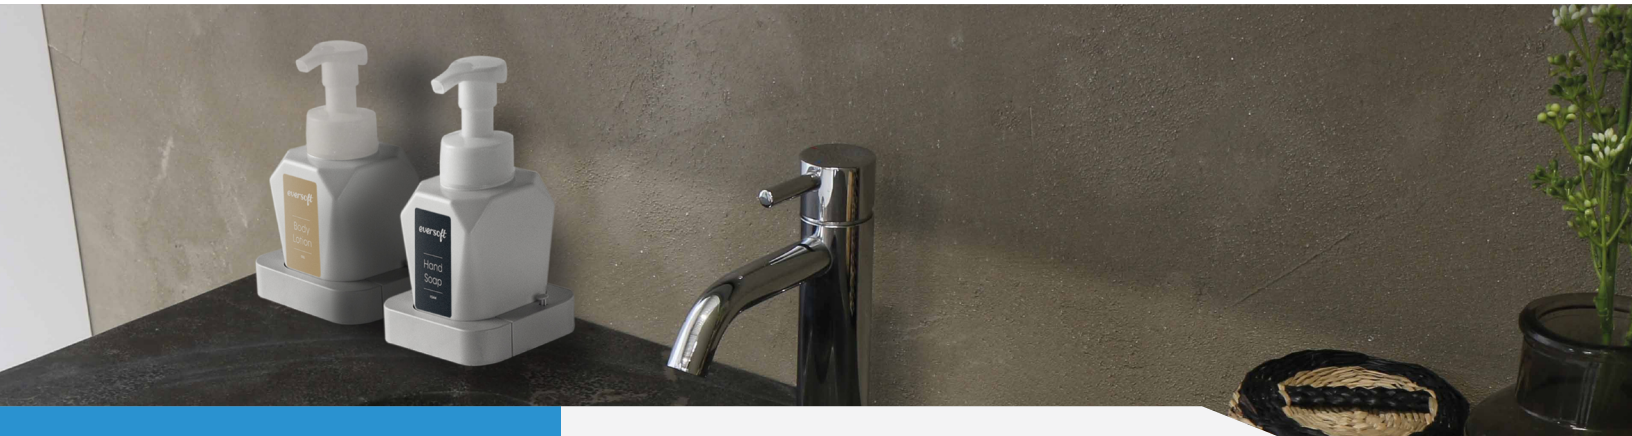

COUNTERTOP BOTTLE SET

Our countertop amenity bottles are designed with space in mind. Compact and modern in design, they eliminate the need of messy soap bars and single-use toiletries without compromising quality and style.

PRODUCT DESCRIPTION

Eversoft foam soap and lotion countertop bottles are ideal for hotels, resorts, vacation rentals, and everyday use at home. Designed for both kitchen and bathroom sink areas.

Used in combination with the lockable holder for a secure and smooth user experience. Each 385ml countertop bottle provides upwards of 480 pumps for long usage.

AVAILABLE LIQUIDS

- ESO-024 | Hand & Body Lotion
- ESO-025 | Hand Foam Soap
- ESO-029 | Foam Dish Soap

FEATURES AND BENEFITS

- Fresh, clean scent
- Modern, space-saving design
- 385ml capacity
- Up to 480 pumps per bottle
- Lockable countertop bottle holder with key
- Countertop holder installs with included EZ-tape